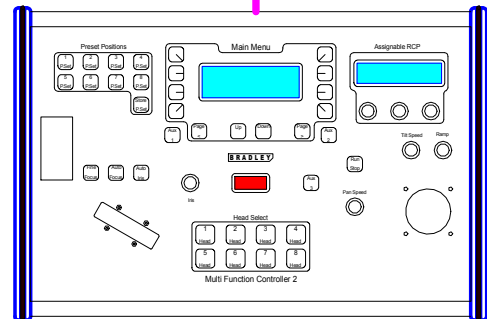

Multi Function Controller

BR Remote Ltd.
 UNLESS OTHERWISE SPECIFIED:
 DIMENSIONS ARE IN MILLIMETERS
 SURFACE FINISH: 3.2
 TOLERANCES: ANGULAR: ±0.1
 LINEAR: ±0.25 -0.15 -0.05 -0.01

NAME	SIGNATURE	DATE	MATERIAL:
DRAWN	PM		
CHK'D			THIRD ANGLE PROJECTION

CamBall460		Revision 1
TITLE: IP Configuration Example #1		
DWG. NO.		A4
Scale: 6:1		SHEET 1 OF 1